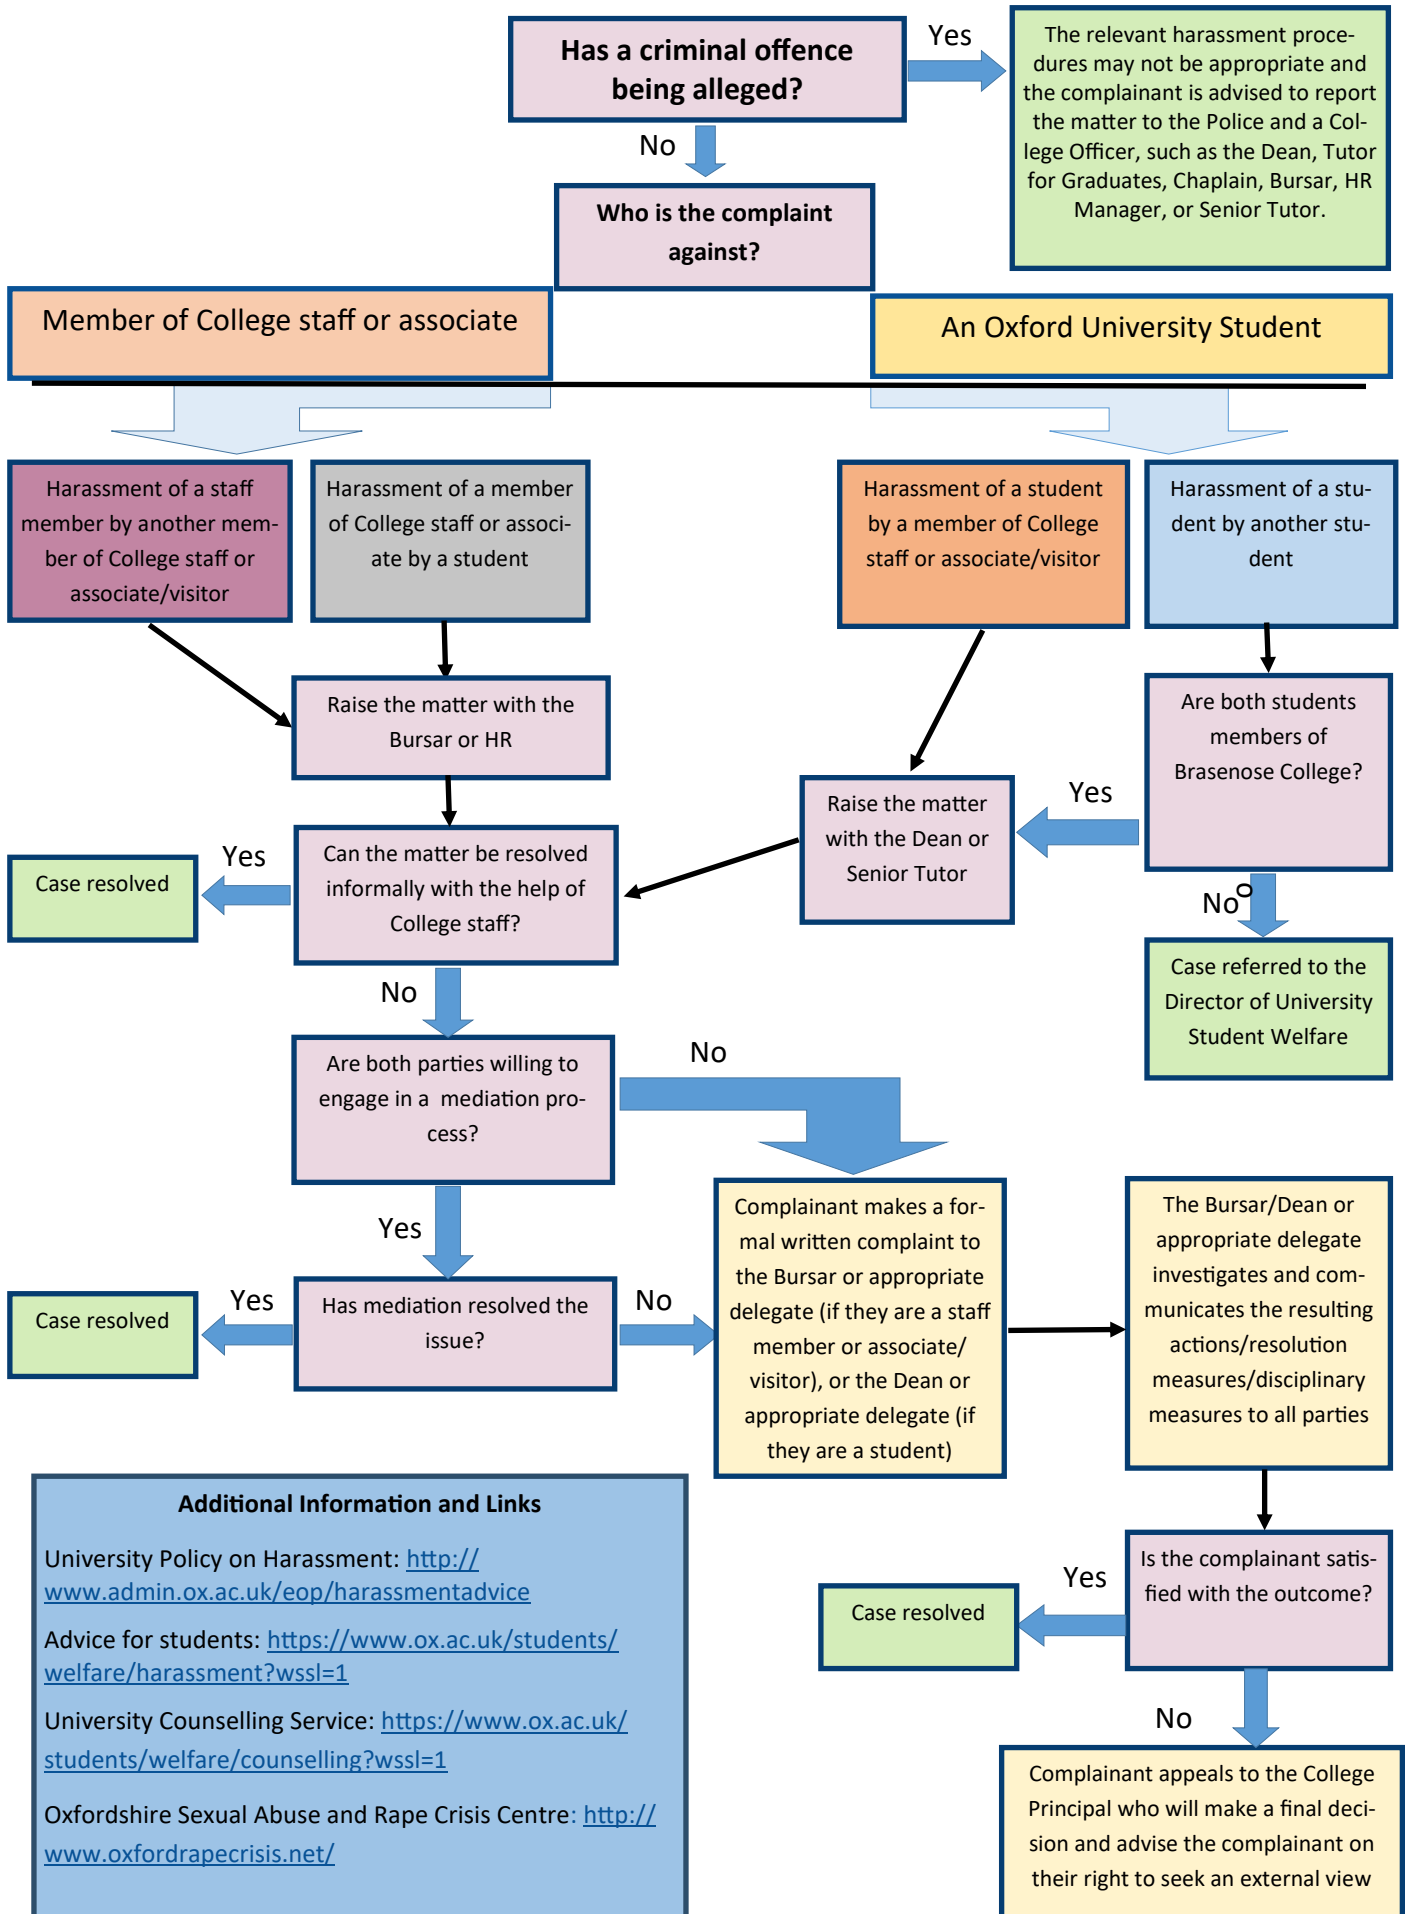

Brasenose College Harassment flowchart

Incidents of harassment that occur outside the College environment and/or solely within the University environment will normally be dealt with under the appropriate University procedure

Additional Information and Links

University Policy on Harassment: <http://www.admin.ox.ac.uk/eop/harassmentadvice>
 Advice for students: <https://www.ox.ac.uk/students/welfare/harassment?wssl=1>
 University Counselling Service: <https://www.ox.ac.uk/students/welfare/counselling?wssl=1>
 Oxfordshire Sexual Abuse and Rape Crisis Centre: <http://www.oxfordrapecrisis.net/>