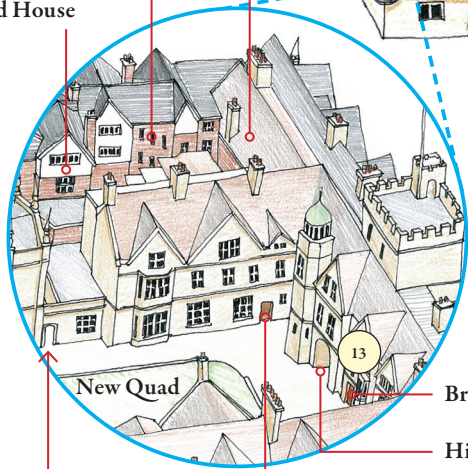

Amsterdam
(leading to 14,
15, XVI, XVII,
& XVIII)

Heberden
St Mary's
Stamford House

leading to Stamford House

Broadgates

High Street Gate ✓

New Stairs (WC)
(leading to Heberden
& St Mary's)

- | | | | |
|---|-------------------------|--------------------------|------------------------------------|
| Accommodation Office | <i>St Mary's</i> | Lecture Room XI | 11 |
| Alumni Relations & Development Office | 7/VII | Medieval Kitchen | <i>Lower Screens Passage</i> |
| Bursary/Domestic Bursary | <i>St Mary's</i> | Nurse (term time only) | 12 |
| College Bar | 11 (<i>Basement</i>) | Old Library | 4 |
| College Office | 12 | Old Parlour | <i>Tower Staircase</i> |
| Computer Room | 15 (<i>Basement</i>) | Platnauer Room | 11 |
| Fellows' Guest Rooms 9/1 | 9 | Senior Common Room (SCR) | <i>Rotunda off Screens Passage</i> |
| Fellows' Guest Rooms (Red, Gold, Green, & Blue) | <i>from the Rotunda</i> | Servery | <i>Lower Screens Passage</i> |
| Fire Muster Points | ✓ | Shackleton Room | <i>Rotunda or 9</i> |
| Gerties | 11 (<i>Basement</i>) | Staircases | ● |
| Hulme Common Room (HCR) | 4 | Stallybrass Law Library | <i>New Stairs</i> |
| IT Office | <i>St Mary's</i> | Stamford House 1 and 2 | <i>Stamford House (Basement)</i> |
| Junior Common Room (JCR) | <i>Heberden</i> | Toilets | (WC) |
| Laundry Room | 13 (<i>Basement</i>) | Tower Bursary | <i>Tower Staircase</i> |
| Lecture Room VII | 7/VII | | |

Chapel

Radcliffe Square

Old Cloisters

Library (off 7/VII)

Hall

Tower Staircase

Stocker Room

Principal's Lodgings

Porters' Lodge &
Main Entrance ✓

Rotunda
(off Screens Passage)

Lower Screens Passage (WC)

Screens Passage

Old Quad

Deer Park

New Quad

High Street ✓